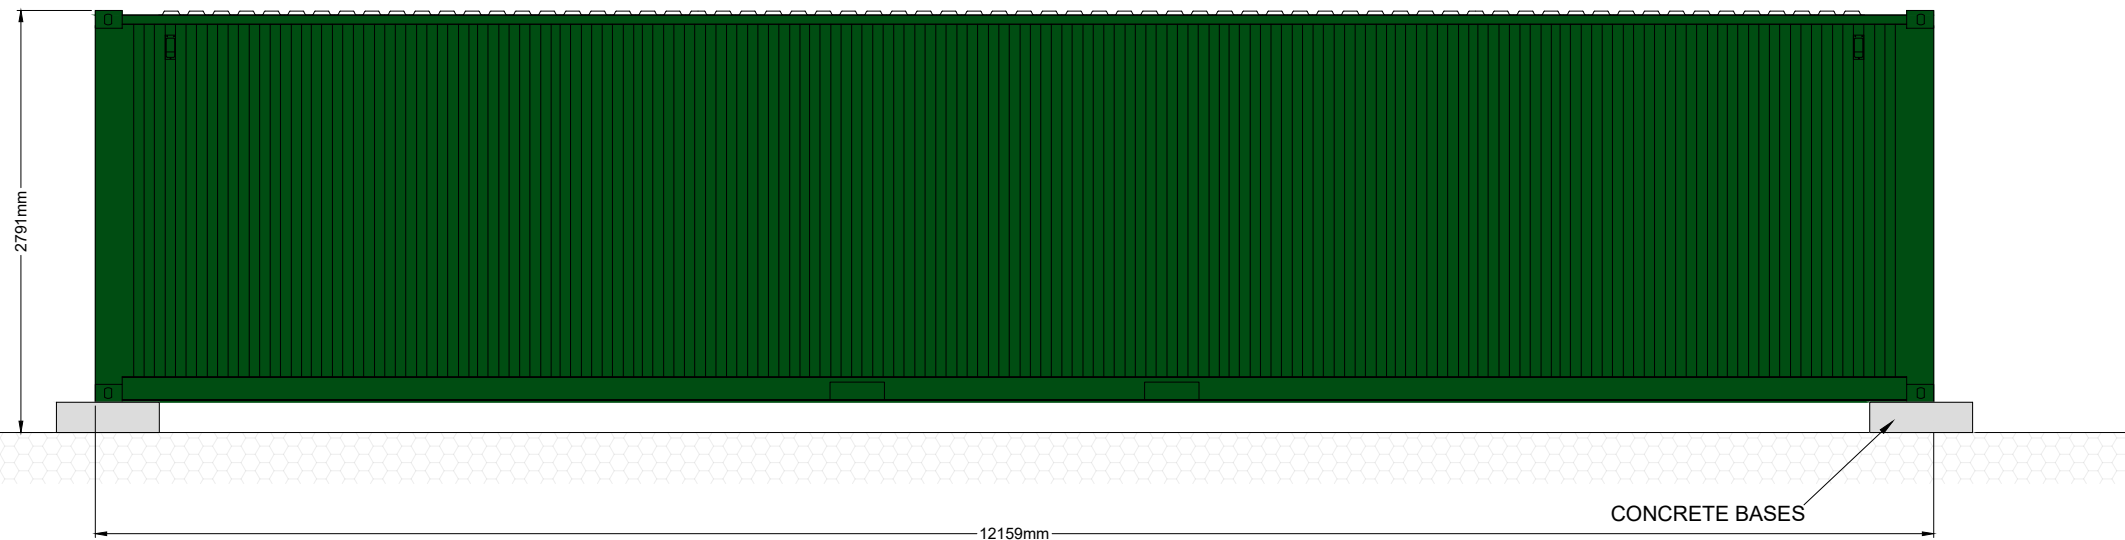

SIDE ELEVATION