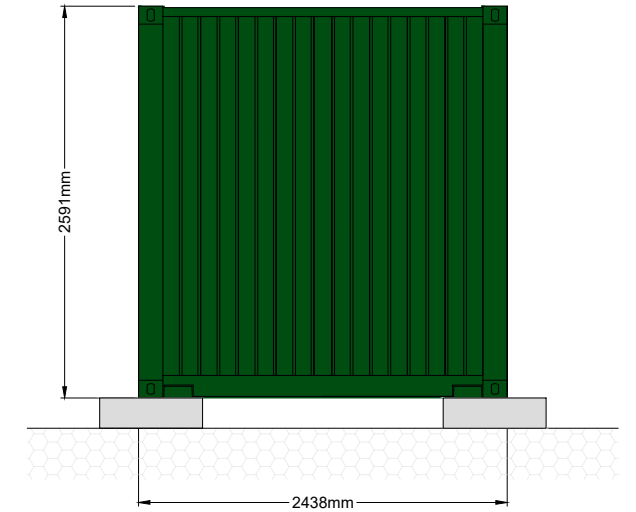

END ELEVATION