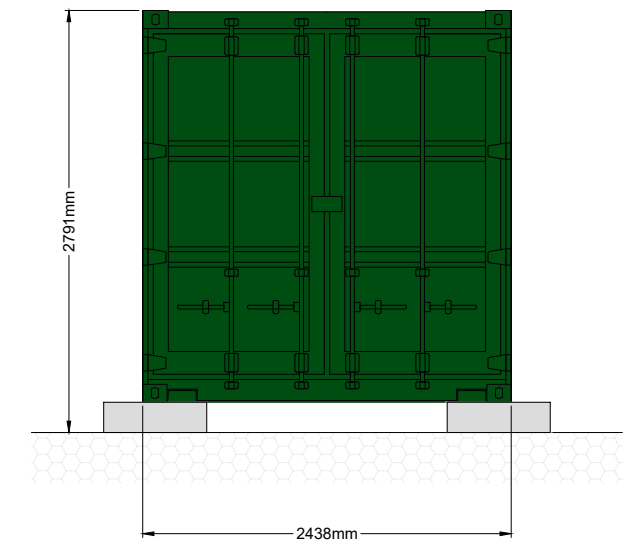

END ELEVATION

THIS INFORMATION IS CONFIDENTIAL AND THE PROPERTY OF SIRIUS. IT IS RELEASED ON CONDITION THAT NONE OF THE INFORMATION SHALL BE DISCLOSED TO ANY THIRD PARTY OR REPRODUCED IN WHOLE OR PART WITHOUT THE PRIOR CONSENT IN WRITING OF SIRIUS

NOTES

1. EXTERNAL FINISH TO BE DARK GREEN

KEY

JOB TITLE		OAKLANDS SOLAR FARM AND BATTERY STORAGE			
DRAWING TITLE					
CONTAINER DETAILS					
DRAWN	DATE	APPROVED	DATE		
S.T	19/8/2022	J.C	1/9/2022		
SCALE	SHEET	DRAWING NUMBER	REVISION		
1:50	A3L	SRE1113/02/10	0		
REV	DESCRIPTION	DATE	BY