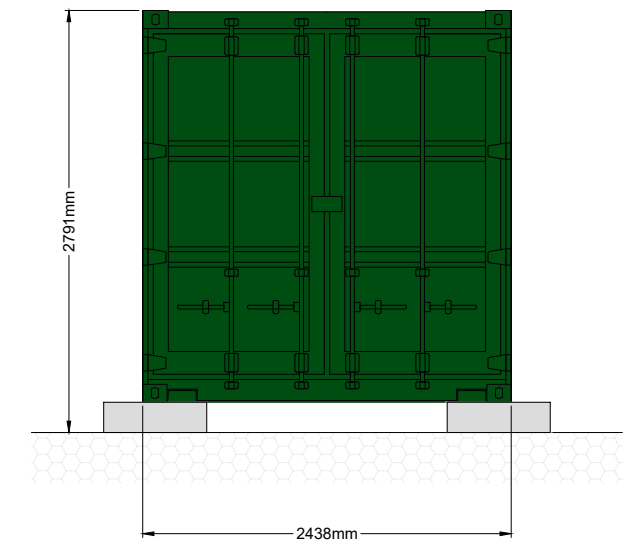

ROOF PLAN

END ELEVATION

SIDE ELEVATION

END ELEVATION

THIS INFORMATION IS CONFIDENTIAL AND THE PROPERTY OF SIRIUS. IT IS RELEASED ON CONDITION THAT NONE OF THE INFORMATION SHALL BE DISCLOSED TO ANY THIRD PARTY OR REPRODUCED IN WHOLE OR PART WITHOUT THE PRIOR CONSENT IN WRITING OF SIRIUS

NOTES

- EXTERNAL FINISH TO BE DARK GREEN

KEY

JOB TITLE
OAKLANDS SOLAR FARM AND BATTERY STORAGE

DRAWING TITLE
SOLAR AND BESS SWITCHGEAR CABINS DETAILS

DRAWN	DATE	APPROVED	DATE
S.T	19/8/2022	J.C	1/9/2022

SCALE	SHEET	DRAWING NUMBER	REVISION
1:50	A3L	SRE1113/02/07	0