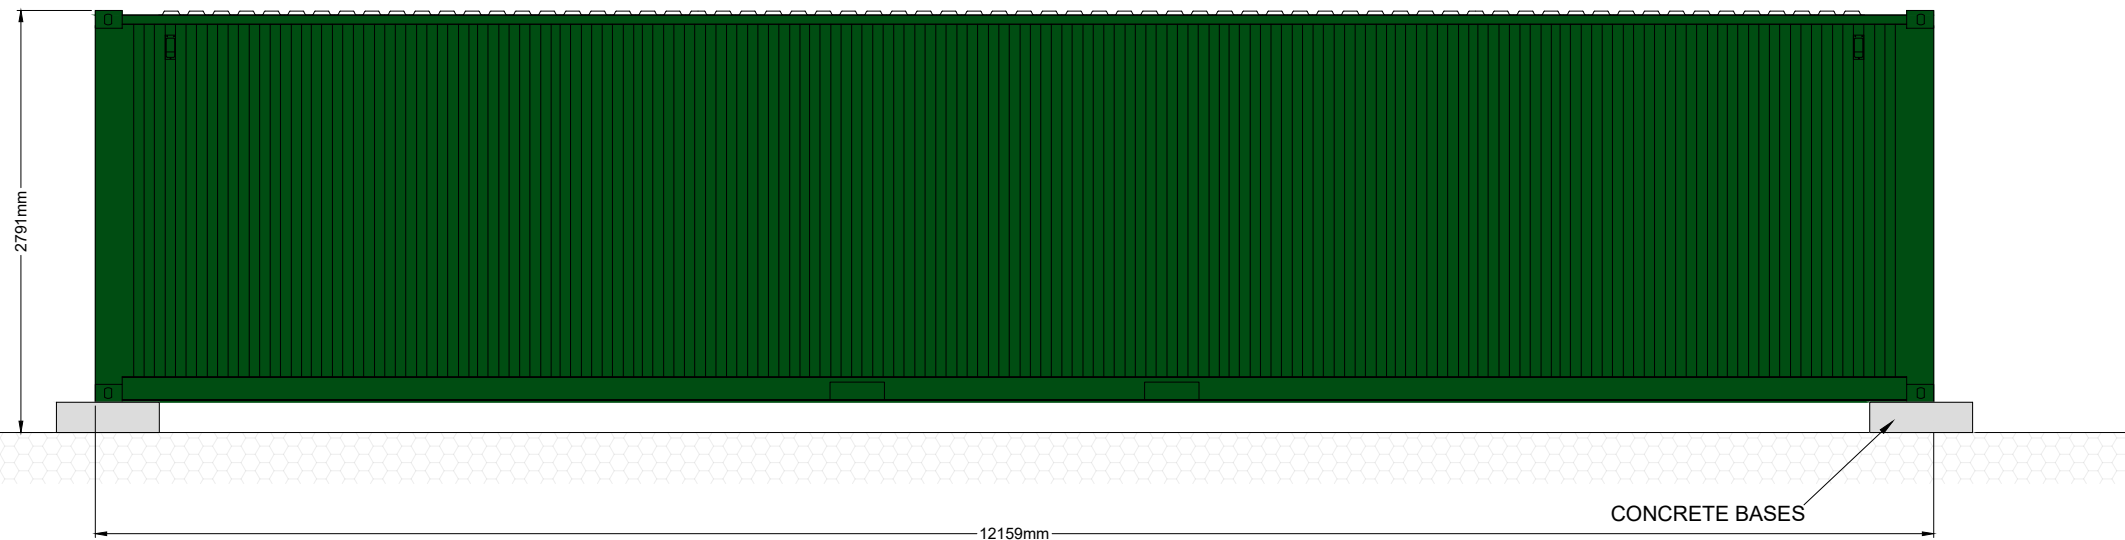

ROOF PLAN

END ELEVATION

SIDE ELEVATION

END ELEVATION

THIS INFORMATION IS CONFIDENTIAL AND THE PROPERTY OF SIRIUS. IT IS RELEASED ON CONDITION THAT NONE OF THE INFORMATION SHALL BE DISCLOSED TO ANY THIRD PARTY OR REPRODUCED IN WHOLE OR PART WITHOUT THE PRIOR CONSENT IN WRITING OF SIRIUS

NOTES

- EXTERNAL FINISH TO BE DARK GREEN

KEY

JOB TITLE
OAKLANDS SOLAR FARM AND BATTERY STORAGE

DRAWING TITLE
SOLAR AND BESS SWITCHGEAR CABINS DETAILS

DRAWN	DATE	APPROVED	DATE
S.T	19/8/2022	J.C	1/9/2022

SCALE	SHEET	DRAWING NUMBER	REVISION
1:50	A3L	SRE1113/02/07	0