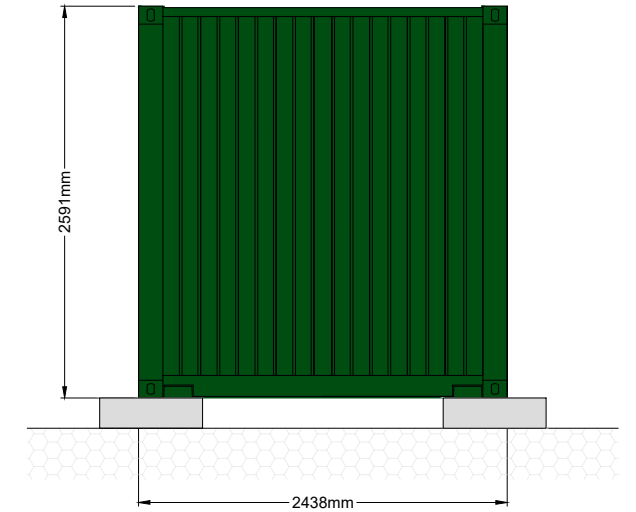

ROOF PLAN

END ELEVATION

SIDE ELEVATION

END ELEVATION

THIS INFORMATION IS CONFIDENTIAL AND THE PROPERTY OF SIRIUS. IT IS RELEASED ON CONDITION THAT NONE OF THE INFORMATION SHALL BE DISCLOSED TO ANY THIRD PARTY OR REPRODUCED IN WHOLE OR PART WITHOUT THE PRIOR CONSENT IN WRITING OF SIRIUS

NOTES

- EXTERNAL FINISH TO BE DARK GREEN

KEY

JOB TITLE
OAKLANDS SOLAR FARM AND BATTERY STORAGE

DRAWING TITLE
SOLAR AND BESS SWITCHGEAR CABINS DETAILS

DRAWN	DATE	APPROVED	DATE
S.T	19/8/2022	J.C	1/9/2022

SCALE	SHEET	DRAWING NUMBER	REVISION
1:50	A3L	SRE1113/02/07	0