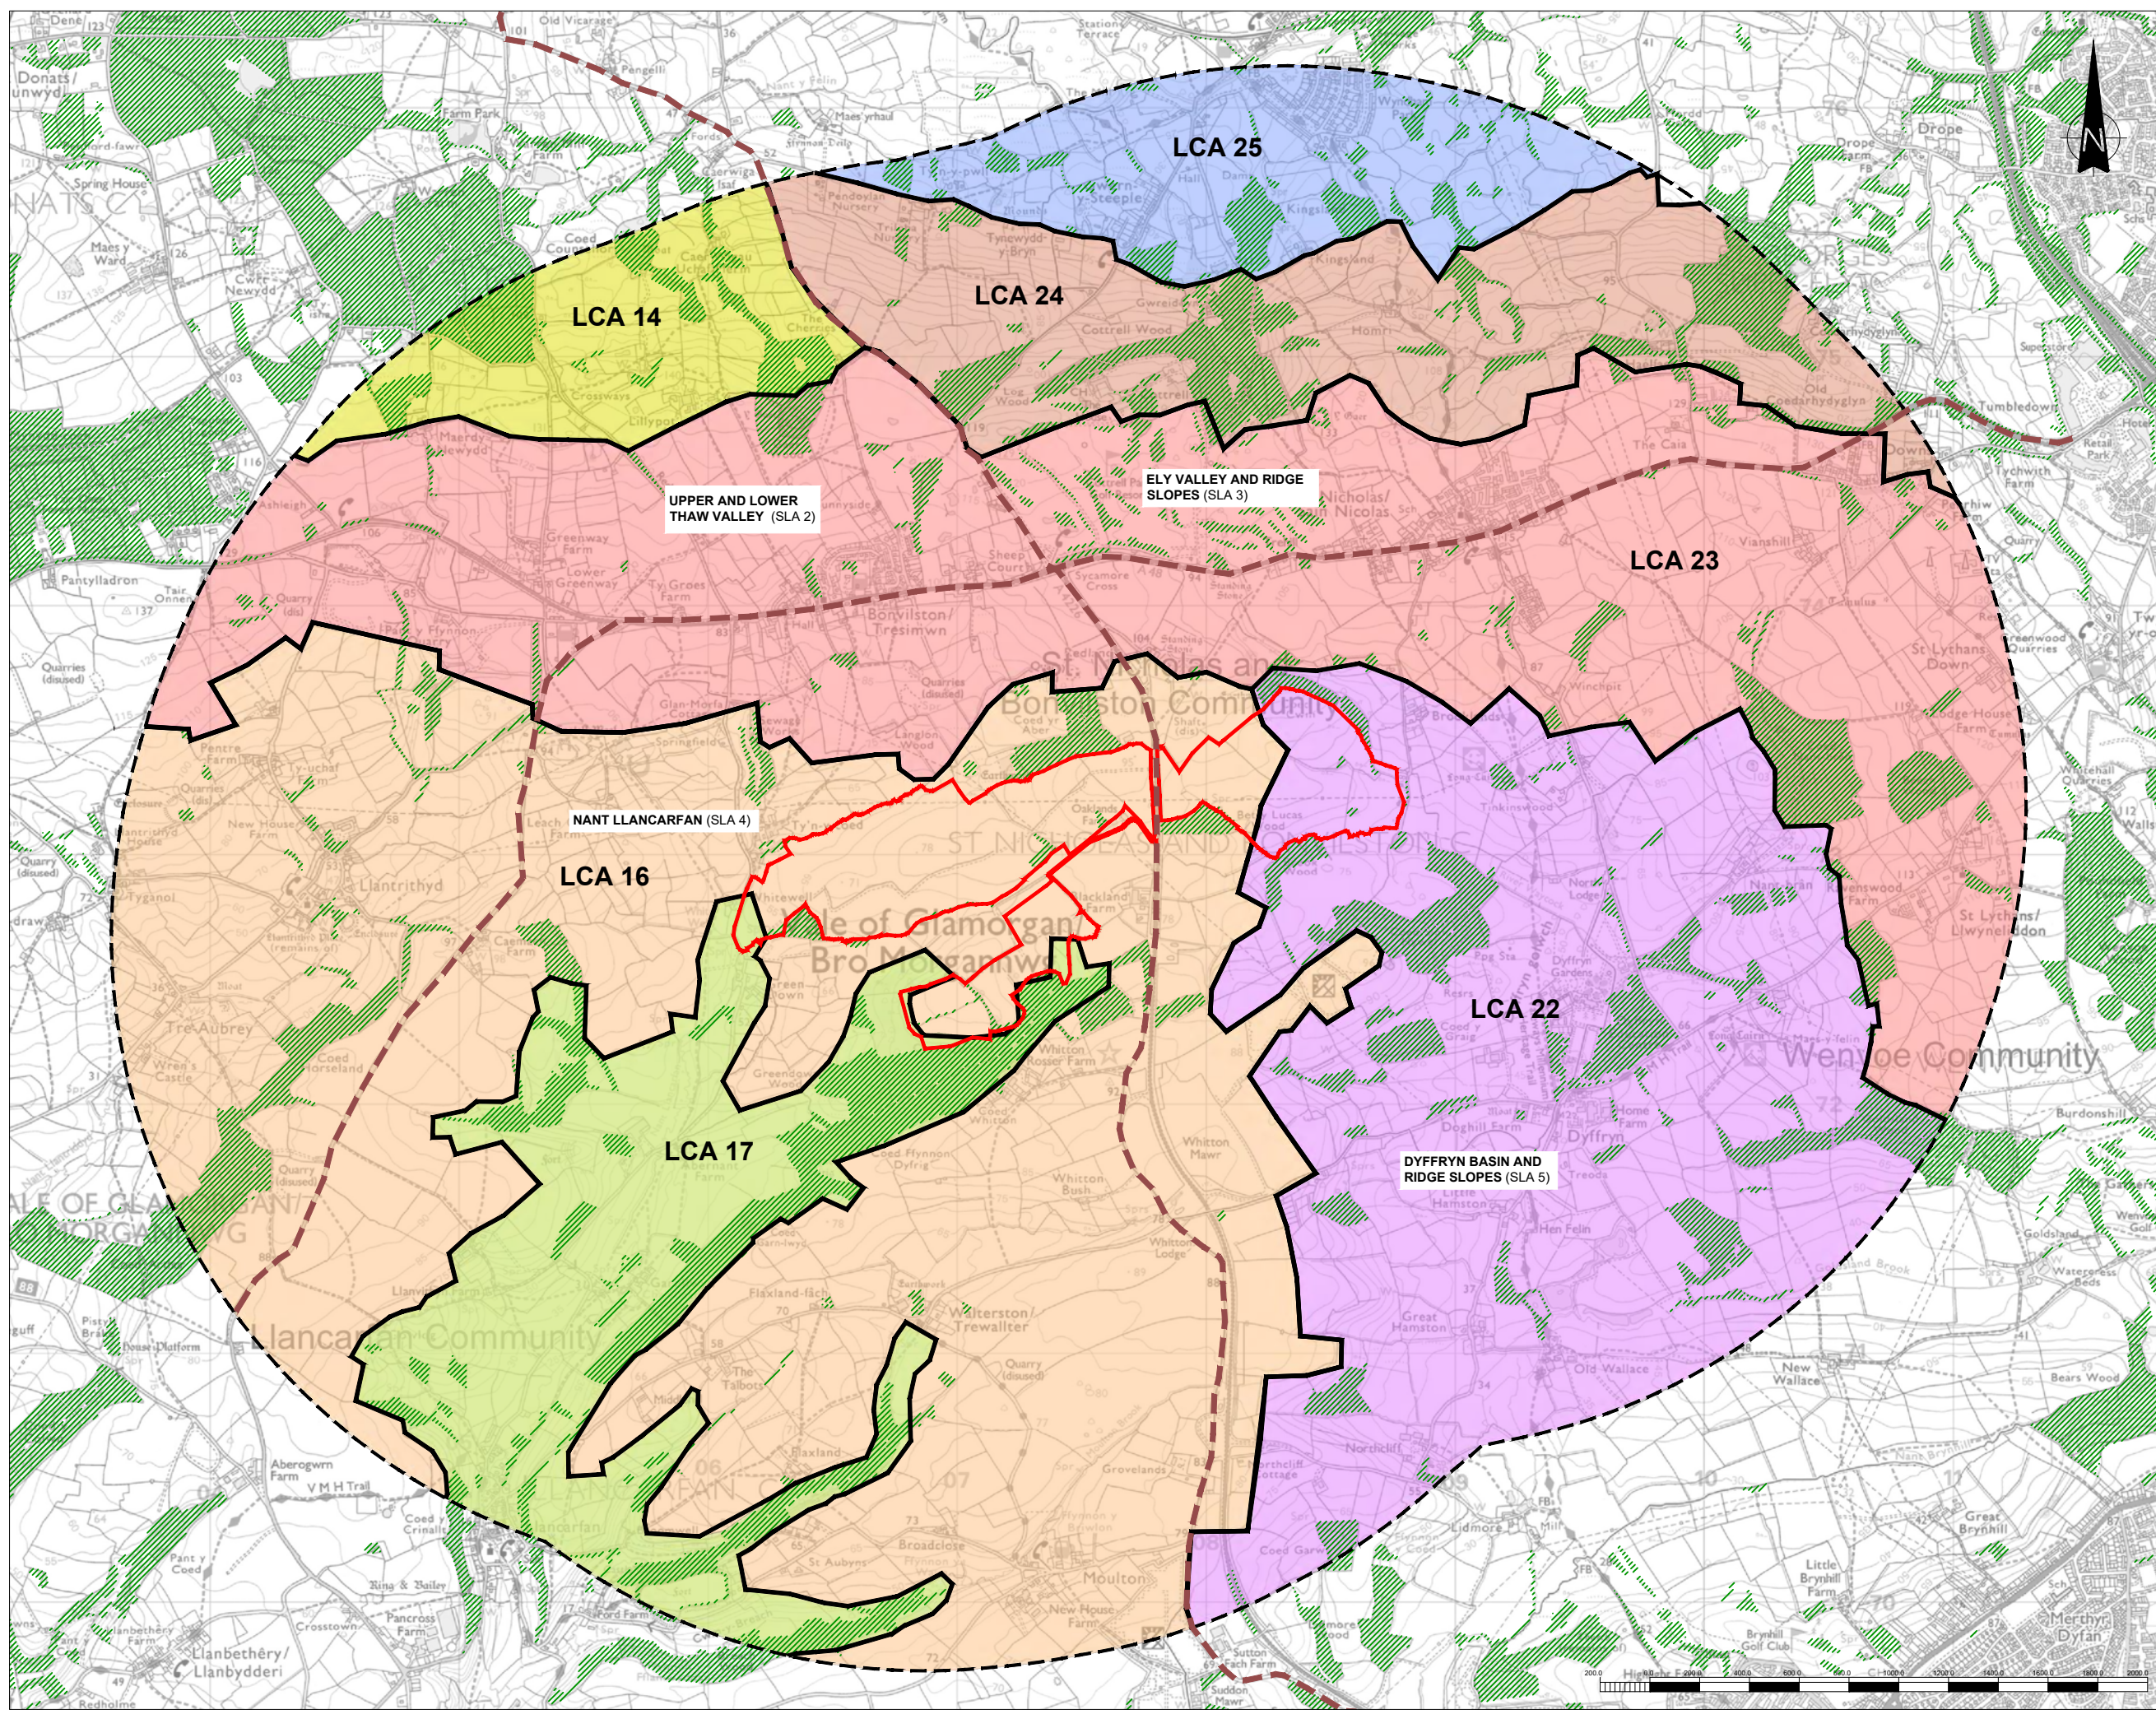

**KEY**

- SITE BOUNDARY (3 AREAS)
- SITE BUFR 250m
- WOODLAND AREA

**LANDMAP CULTURAL LANDSCAPE SERVICES CATEGORY CLS 2**

- Lowland Valleys
- Rolling Lowland

CLIENT

4245 Park Approach Thorpe Park Leeds LS15 8GB 0113 264 9960

JOB TITLE  
OAKLANDS SOLAR FARM

DRAWING TITLE  
FIGURE 7.7  
LANDSCAPE CHARACTER - LANDMAP  
CULTURAL LANDSCAPE SERVICES

DRAWN R.B.	DATE 28-02-22	APPROVED A.S.	DATE 28-02-22
SCALE 1:10,000	SHEET 3	DRAWING NUMBER SRE1113/09/25	REVISION -

**KEY**

- SITE BOUNDARY
- STUDY AREA (2.5km)
- SPECIAL LANDSCAPE AREAS (SLA)

**VALE OF GLAMORGAN LANDSCAPE CHARACTER AREAS**

- LCA 16 - CENTRAL SLOPES AND VALLEYS
- LCA 17 - LLANCARFAN AND LOWER WAYCOCK VALLEYS
- LCA 23 - ST NICHOLAS AND BONVILSTON RIDGE CREST
- LCA 24 - ST NICHOLAS AND BONVILSTON RIDGE SLOPES
- LCA 22 - DYFFRYN AREA
- LCA 25 - ELY VALLEY
- LCA 14 - HENSEL BORDER VALE
- EXISTING WOODLAND

REV	DESCRIPTION	DATE	BY

CLIENT

4245 Park Approach, Thorpe Park, Leeds, LS15 8GB, 0113 264 9960

JOB TITLE  
**OAKLANDS FARM SOLAR**

DRAWING TITLE  
**LANDSCAPE CHARACTER AREAS**

DRAWN	DATE	APPROVED	DATE
R.B.	5/9/2022	A.S	5/9/2022
SCALE	SHEET	DRAWING NUMBER	REVISION
1:25,000	A3L	SRE1113 09 03	-