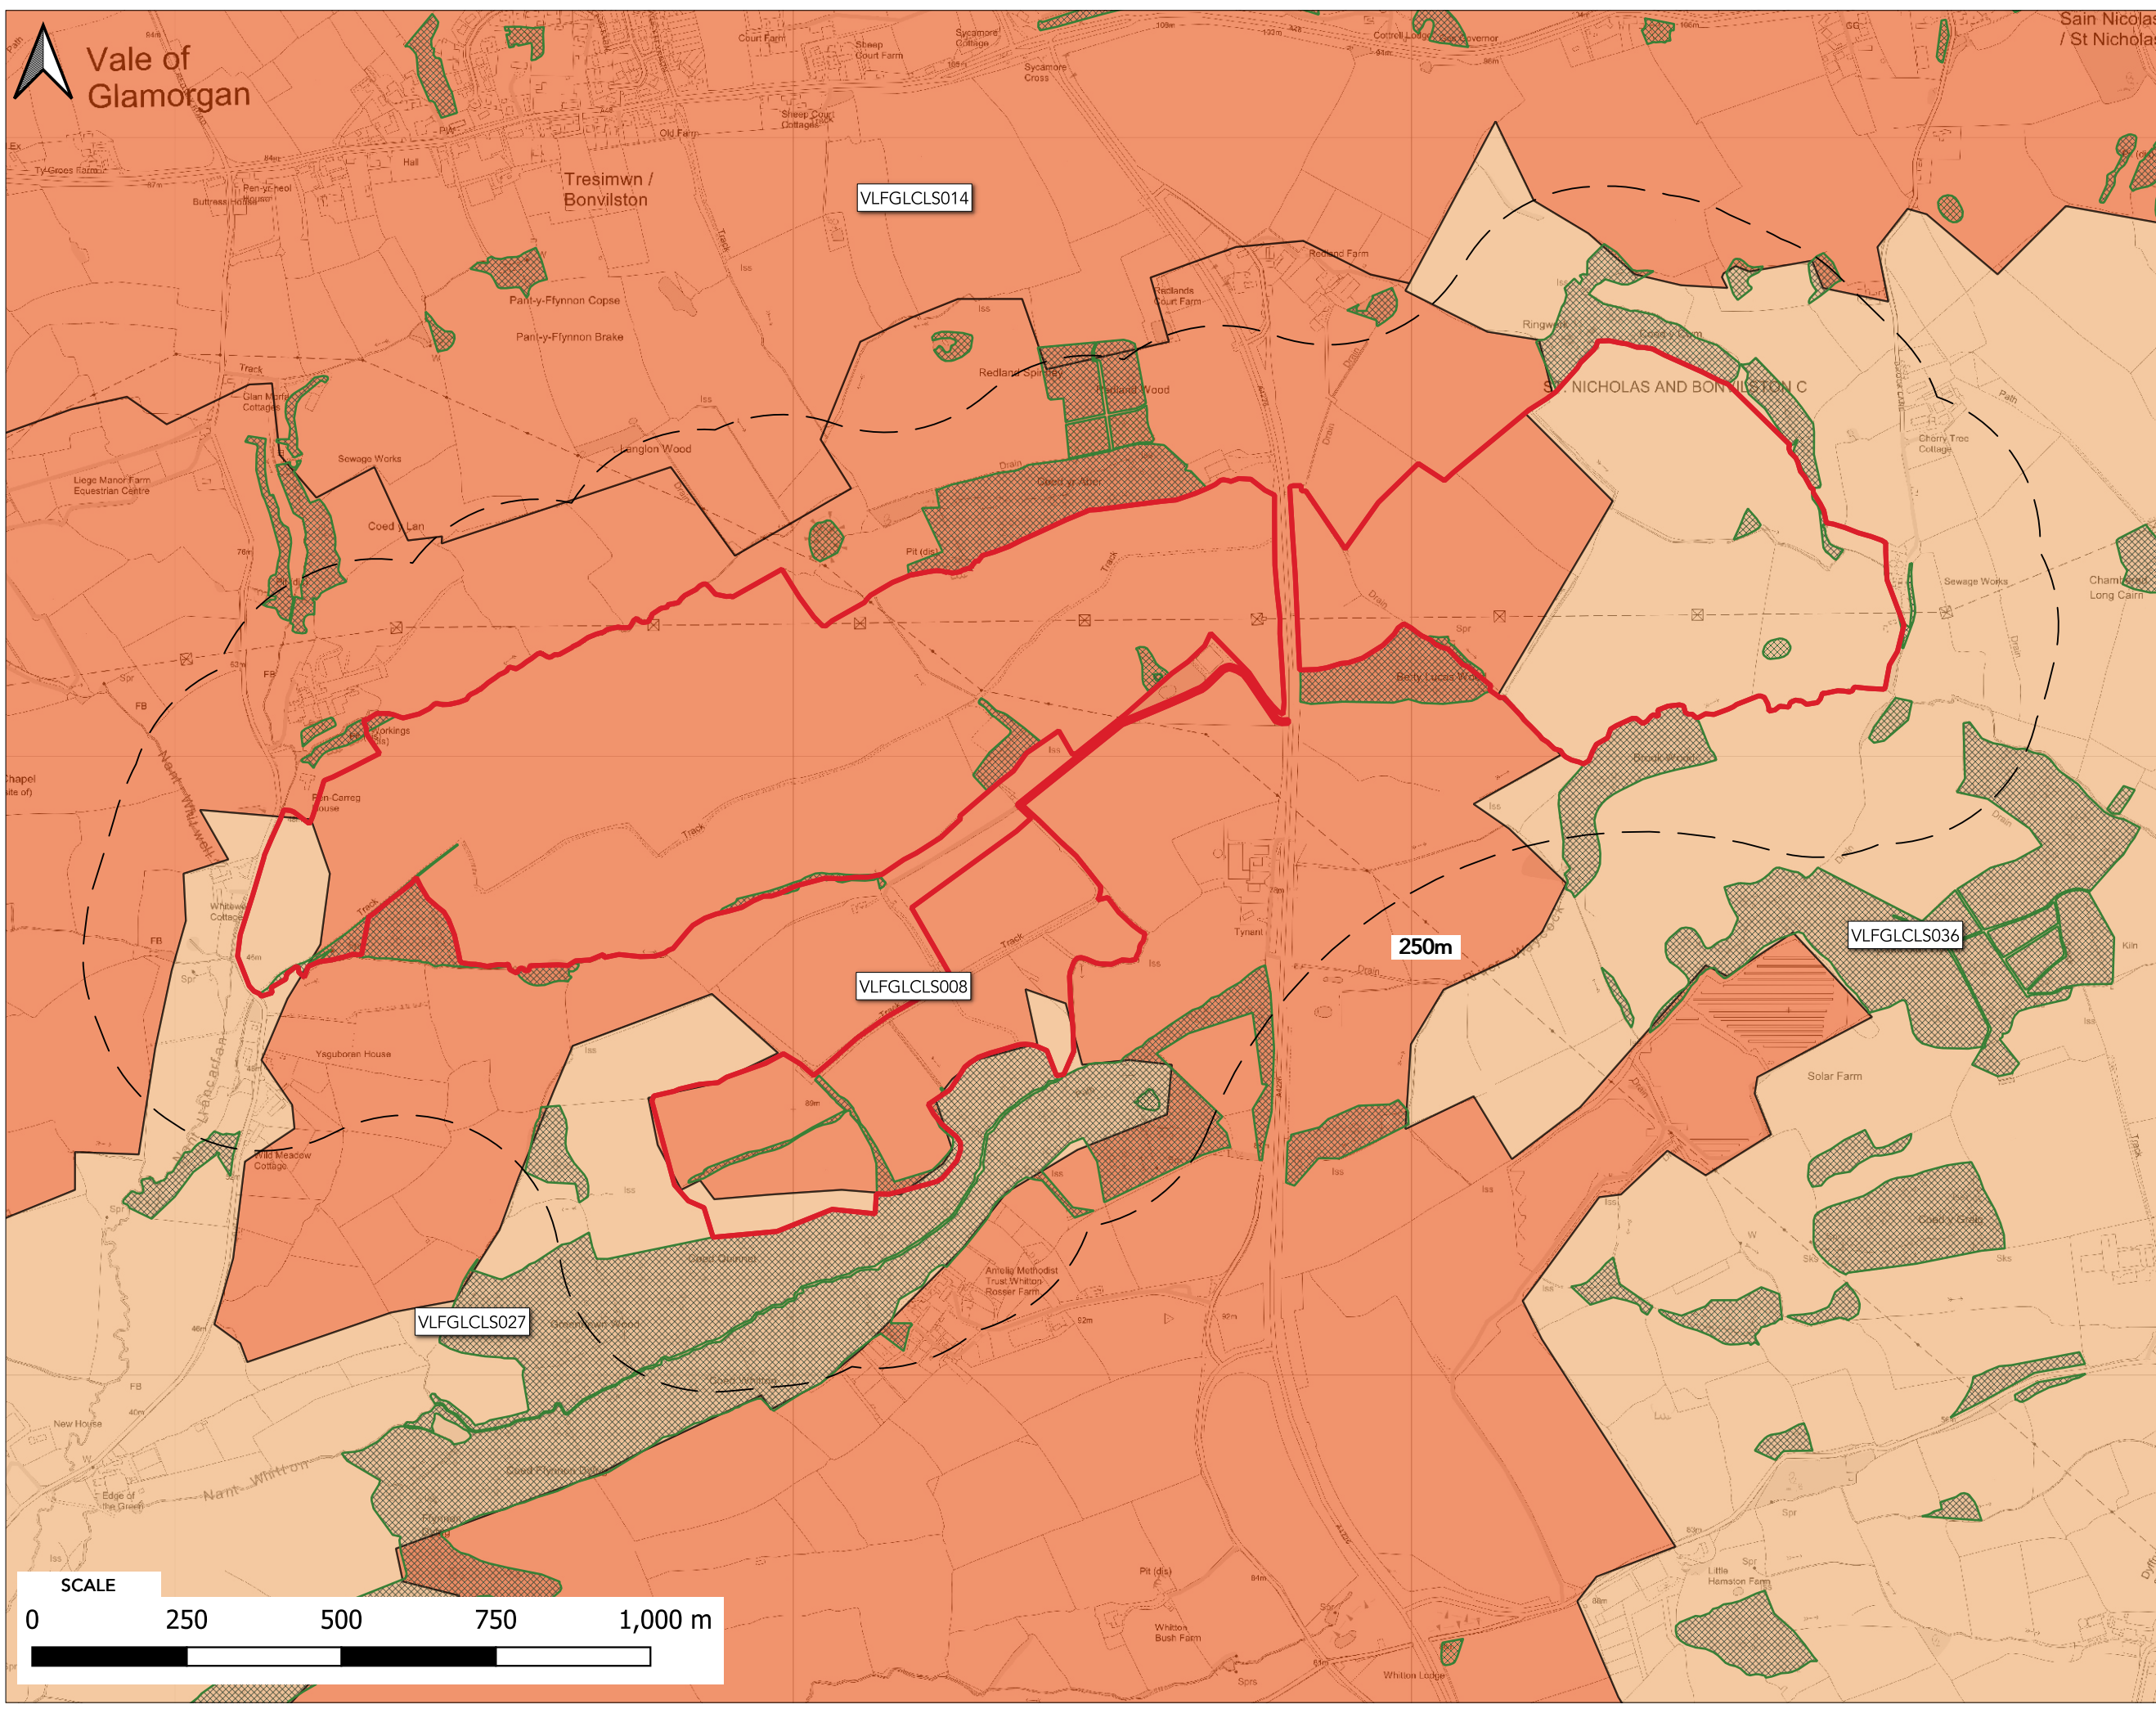

Document Reference	Appendix No.	Title
4.01.7c	7.3	
		Figure 7.7 - Landscape Character – LANDMAP Cultural Landscape
		Figure 7.8 – Landscape Character & Designations

Vale of Glamorgan

THIS INFORMATION IS CONFIDENTIAL AND THE PROPERTY OF SIRIUS. IT IS RELEASED ON CONDITION THAT NONE OF THE INFORMATION SHALL BE DISCLOSED TO ANY THIRD PARTY OR REPRODUCED IN WHOLE OR PART WITHOUT THE PRIOR CONSENT IN WRITING OF SIRIUS.

**KEY**

- SITE BOUNDARY (3 AREAS)
- SITE BUFR 250m
- WOODLAND AREA

**LANDMAP CULTURAL LANDSCAPE SERVICES CATEGORY CLS 2**

- Lowland Valleys
- Rolling Lowland

CLIENT

4245 Park Approach Thorpe Park Leeds LS15 8GB 0113 264 9960

**KEY**

- SITE BOUNDARY
- STUDY AREA (2.5km)
- SPECIAL LANDSCAPE AREAS (SLA)

**VALE OF GLAMORGAN LANDSCAPE CHARACTER AREAS**

- LCA 16 - CENTRAL SLOPES AND VALLEYS
- LCA 17 - LLANCARFAN AND LOWER WAYCOCK VALLEYS
- LCA 23 - ST NICHOLAS AND BONVILSTON RIDGE CREST
- LCA 24 - ST NICHOLAS AND BONVILSTON RIDGE SLOPES
- LCA 22 - DYFFRYN AREA
- LCA 25 - ELY VALLEY
- LCA 14 - HENSEL BORDER VALE
- EXISTING WOODLAND

REV	DESCRIPTION	DATE	BY

CLIENT

4245 Park Approach, Thorpe Park, Leeds, LS15 8GB, 0113 264 9960

JOB TITLE  
**OAKLANDS FARM SOLAR**

DRAWING TITLE  
**LANDSCAPE CHARACTER AREAS**

DRAWN	DATE	APPROVED	DATE
R.B.	5/9/2022	A.S	5/9/2022
SCALE	SHEET	DRAWING NUMBER	REVISION
1:25,000	A3L	SRE1113 09 03	-